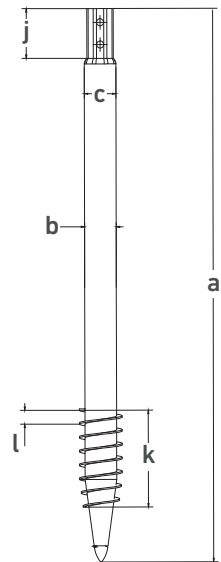

Nominal length (mm)

2000	1500	1500	860	300
------	------	------	-----	-----

Tube diameter (mm)

114	114	114	114	114
-----	-----	-----	-----	-----

Weight (kg)

29	22	24	11	7
----	----	----	----	---

Steel grade (tube)

S 235	S 235	S 235	S 235	S 235
-------	-------	-------	-------	-------

Item number

25611	25613	25612	25614	25674
-------	-------	-------	-------	-------

Construction

- Flange: Sheet metal S 355
- Continuous welded helix
- Average cink layer thickness 100 µm according to DIN EN ISO 1461
- Extra hard Hardox drive point
- Extra thick 5-mm-helix

Accessories

Connection Screw Set 4 pcs.

1,14 kg

Item No. 25605

KSF V
114x5xM24

KSF V
114x5x2000-PT

KSF V
114x5x1500-ET

KSF V
114x5x1500-EH

sustainable · durable · revolutionary

Technical Data

	KSF V 114x5x 2000-PT	KSF V 114x5x 1500-ET	KSF V 114x5x 1500-EH	KSF V 114x5x 860-E	KSF V 114x5x M24
a Length (mm)	2000	1500	1500	860	300
b Outer diameter (mm)	114	114	114	114	114
c Inner diameter (mm)	104	104	104	104	104
d Pitch circle diameter (mm)	-	-	-	-	150
e Central thread	-	-	-	-	M24
f Pitch circle holes (mm)	-	-	-	-	6 x Ø 14
g Flange wrench size (mm)	-	-	-	-	166
h Flange outer diameter (mm)	-	-	-	-	182
i Flange thickness (mm)	-	-	-	-	15
j Octagon connection height (mm)	180	180	180	180	180
k Thread length (mm)	350	250	-	-	-
l Thread pitch (mm)	50	50	50	-	-