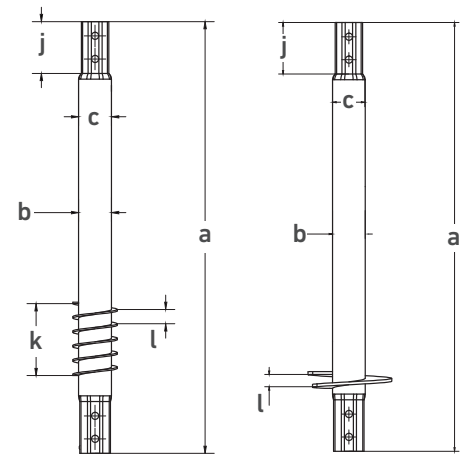

Nominal length (mm)

2000	1500	1500	860	300
------	------	------	-----	-----

Tube diameter (mm)

114	114	114	114	114
-----	-----	-----	-----	-----

Weight (kg)

29	22	24	11	7
----	----	----	----	---

Steel grade (tube)

S 235	S 235	S 235	S 235	S 235
-------	-------	-------	-------	-------

Item number

25611	25613	25612	25614	25674
-------	-------	-------	-------	-------

Construction

- Flange: Sheet metal S 355
- Continuous welded helix
- Average cink layer thickness 100 µm according to DIN EN ISO 1461
- Extra hard Hardox drive point
- Extra thick 5-mm-helix

Accessories

Connection Screw Set 4 pcs.

1,14 kg

Item No. 25605

KSF V
114x5xM24

KSF V
114x5x2000-PT

KSF V
114x5x1500-ET

KSF V
114x5x1500-EH

sustainable · durable · revolutionary

Technical Data

	KSF V 114x5x 2000-PT	KSF V 114x5x 1500-ET	KSF V 114x5x 1500-EH	KSF V 114x5x 860-E	KSF V 114x5x M24
a Length (mm)	2000	1500	1500	860	300
b Outer diameter (mm)	114	114	114	114	114
c Inner diameter (mm)	104	104	104	104	104
d Pitch circle diameter (mm)	-	-	-	-	150
e Central thread	-	-	-	-	M24
f Pitch circle holes (mm)	-	-	-	-	6 x Ø 14
g Flange wrench size (mm)	-	-	-	-	166
h Flange outer diameter (mm)	-	-	-	-	182
i Flange thickness (mm)	-	-	-	-	15
j Octagon connection height (mm)	180	180	180	180	180
k Thread length (mm)	350	250	-	-	-
l Thread pitch (mm)	50	50	50	-	-