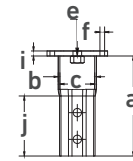

Accessories

Connection Screw Set 4 pcs.

1,14 kg

Item No. 25605

KSF V
114x5xM24

KSF V
114x5x2000-PT

KSF V
114x5x1500-ET

KSF V
114x5x1500-EH

sustainable · durable · revolutionary

Technical Data

	KSF V 114x5x 2000-PT	KSF V 114x5x 1500-ET	KSF V 114x5x 1500-EH	KSF V 114x5x 860-E	KSF V 114x5x M24
a Length (mm)	2000	1500	1500	860	300
b Outer diameter (mm)	114	114	114	114	114
c Inner diameter (mm)	104	104	104	104	104
d Pitch circle diameter (mm)	-	-	-	-	150
e Central thread	-	-	-	-	M24
f Pitch circle holes (mm)	-	-	-	-	6 x Ø 14
g Flange wrench size (mm)	-	-	-	-	166
h Flange outer diameter (mm)	-	-	-	-	182
i Flange thickness (mm)	-	-	-	-	15
j Octagon connection height (mm)	180	180	180	180	180
k Thread length (mm)	350	250	-	-	-
l Thread pitch (mm)	50	50	50	-	-