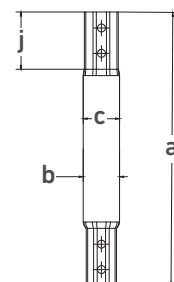

Nominal length (mm)

2000	1500	1500	860	300
------	------	------	-----	-----

Tube diameter (mm)

114	114	114	114	114
-----	-----	-----	-----	-----

Weight (kg)

29	22	24	11	7
----	----	----	----	---

Steel grade (tube)

S 235	S 235	S 235	S 235	S 235
-------	-------	-------	-------	-------

Item number

25611	25613	25612	25614	25674
-------	-------	-------	-------	-------

Construction

- Flange: Sheet metal S 355
- Continuous welded helix
- Average cink layer thickness 100 µm according to DIN EN ISO 1461
- Extra hard Hardox drive point
- Extra thick 5-mm-helix

Accessories

Connection Screw Set 4 pcs.

1,14 kg

Item No. 25605

KSF V
114x5xM24

KSF V
114x5x2000-PT

KSF V
114x5x1500-ET

KSF V
114x5x1500-EH

sustainable · durable · revolutionary

Technical Data

	KSF V 114x5x 2000-PT	KSF V 114x5x 1500-ET	KSF V 114x5x 1500-EH	KSF V 114x5x 860-E	KSF V 114x5x M24
a Length (mm)	2000	1500	1500	860	300
b Outer diameter (mm)	114	114	114	114	114
c Inner diameter (mm)	104	104	104	104	104
d Pitch circle diameter (mm)	-	-	-	-	150
e Central thread	-	-	-	-	M24
f Pitch circle holes (mm)	-	-	-	-	6 x Ø 14
g Flange wrench size (mm)	-	-	-	-	166
h Flange outer diameter (mm)	-	-	-	-	182
i Flange thickness (mm)	-	-	-	-	15
j Octagon connection height (mm)	180	180	180	180	180
k Thread length (mm)	350	250	-	-	-
l Thread pitch (mm)	50	50	50	-	-