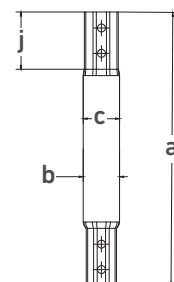

### Construction

- Flange: Sheet metal S 355
- Continuous welded helix
- Average cink layer thickness 100 µm according to DIN EN ISO 1461
- Extra hard Hardox drive point
- Extra thick 5-mm-helix

### Accessories

Connection Screw Set 4 pcs.

1,14 kg

Item No. 25605

KSF V  
114x5xM24

KSF V  
114x5x2000-PT

KSF V  
114x5x1500-ET

KSF V  
114x5x1500-EH

## Technical Data

	KSF V 114x5x 2000-PT	KSF V 114x5x 1500-ET	KSF V 114x5x 1500-EH	KSF V 114x5x 860-E	KSF V 114x5x M24
<b>a</b> Length (mm)	2000	1500	1500	860	300
<b>b</b> Outer diameter (mm)	114	114	114	114	114
<b>c</b> Inner diameter (mm)	104	104	104	104	104
<b>d</b> Pitch circle diameter (mm)	-	-	-	-	150
<b>e</b> Central thread	-	-	-	-	M24
<b>f</b> Pitch circle holes (mm)	-	-	-	-	6 x Ø 14
<b>g</b> Flange wrench size (mm)	-	-	-	-	166
<b>h</b> Flange outer diameter (mm)	-	-	-	-	182
<b>i</b> Flange thickness (mm)	-	-	-	-	15
<b>j</b> Octagon connection height (mm)	180	180	180	180	180
<b>k</b> Thread length (mm)	350	250	-	-	-
<b>l</b> Thread pitch (mm)	50	50	50	-	-