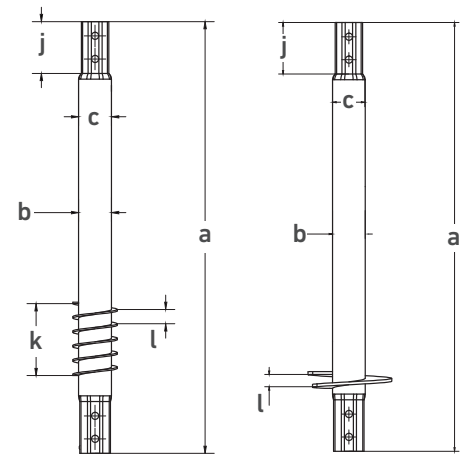

### Construction

- Flange: Sheet metal S 355
- Continuous welded helix
- Average cink layer thickness 100 µm according to DIN EN ISO 1461
- Extra hard Hardox drive point
- Extra thick 5-mm-helix

### Accessories

Connection Screw Set 4 pcs.

1,14 kg

Item No. 25605

KSF V  
114x5xM24

KSF V  
114x5x2000-PT

KSF V  
114x5x1500-ET

KSF V  
114x5x1500-EH

## Technical Data

	KSF V 114x5x 2000-PT	KSF V 114x5x 1500-ET	KSF V 114x5x 1500-EH	KSF V 114x5x 860-E	KSF V 114x5x M24
<b>a</b> Length (mm)	2000	1500	1500	860	300
<b>b</b> Outer diameter (mm)	114	114	114	114	114
<b>c</b> Inner diameter (mm)	104	104	104	104	104
<b>d</b> Pitch circle diameter (mm)	-	-	-	-	150
<b>e</b> Central thread	-	-	-	-	M24
<b>f</b> Pitch circle holes (mm)	-	-	-	-	6 x Ø 14
<b>g</b> Flange wrench size (mm)	-	-	-	-	166
<b>h</b> Flange outer diameter (mm)	-	-	-	-	182
<b>i</b> Flange thickness (mm)	-	-	-	-	15
<b>j</b> Octagon connection height (mm)	180	180	180	180	180
<b>k</b> Thread length (mm)	350	250	-	-	-
<b>l</b> Thread pitch (mm)	50	50	50	-	-