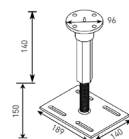

Easy connector system-R